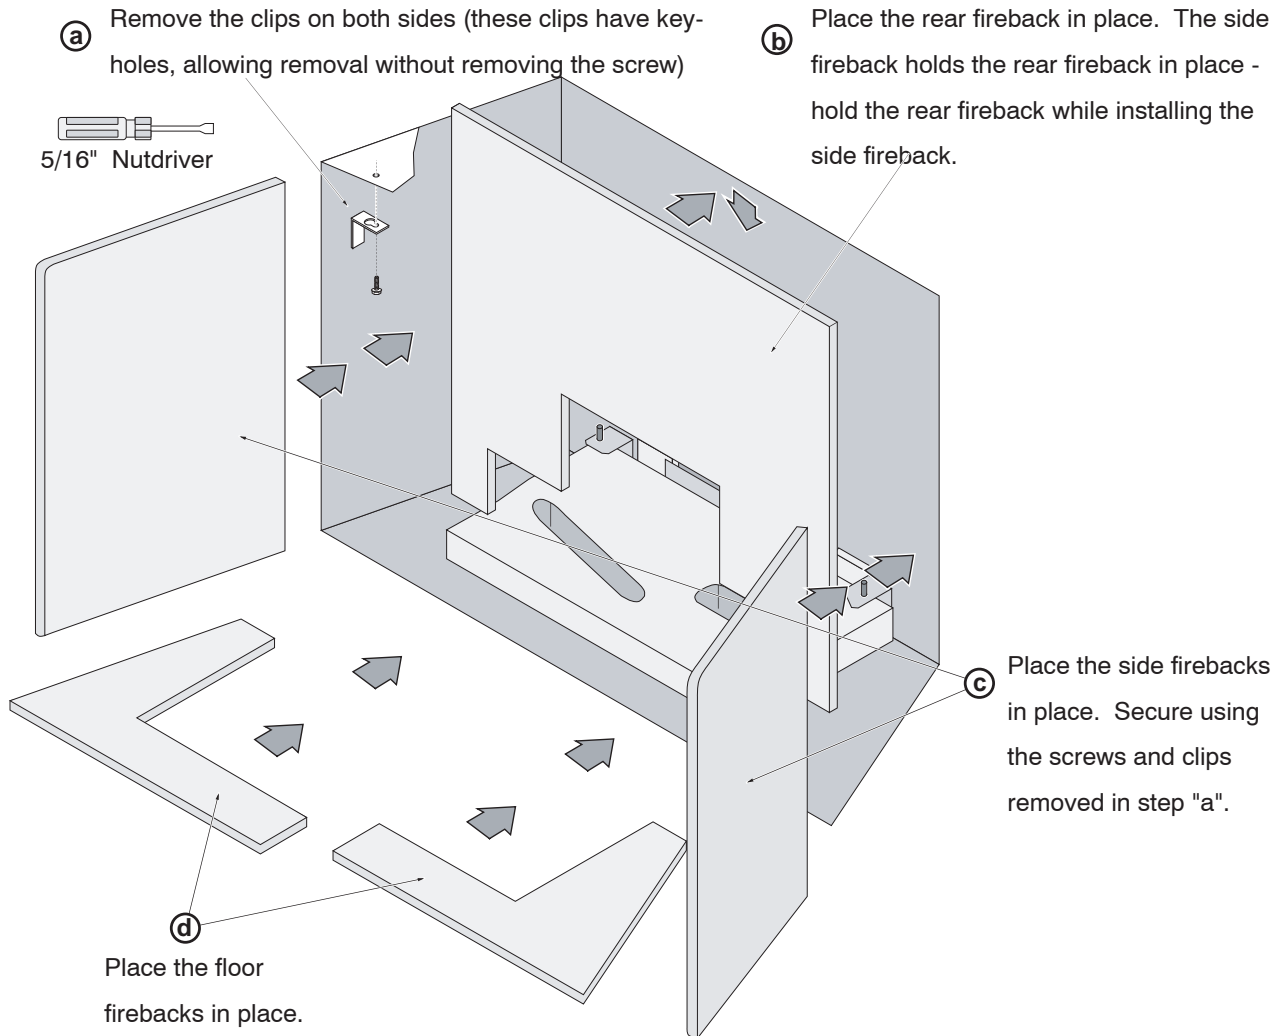

TRAVIS INDUSTRIES
HOUSE OF FIRE

864 Fireback Installation

SKU # 96100262 – 96100265 – 96100264 - 96100266 – 96100268 - 96100269

Compatibility

- 864 TRV GS
- 864 HO

Packing List

- Rear Fireback
- (2) Side Firebacks
- Floor Fireback

The firebacks are fragile (especially the rear fireback). Take care when handling the firebacks.

864 HO GS Installation

WARNING Turn off gas to the appliance and make sure it has fully cooled prior to conducting service.

- 1 Remove the glass frame and logs (see the installation manual for details).
- 2 Remove the grate. Install the firebacks following the directions below.

- 3 Restore the fireplace to the correct configuration.